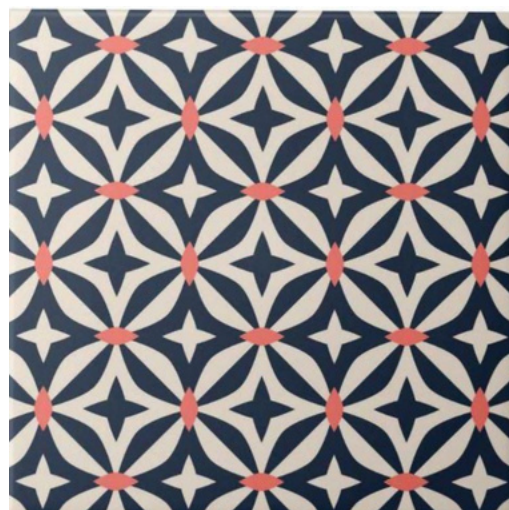

Charaf Designs

Tiles variation ———

Connect with Us

+212 694 848 682 | Instagram: [@charafdesigns](#) | charaf@charafdesigns.com