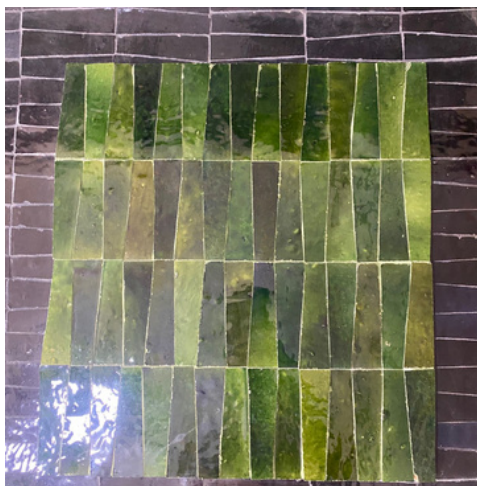

Charaf Designs

Tiles variation ———

Connect with Us

+212 694 848 682 | Instagram: [@charafdesigns](#) | charaf@charafdesigns.com

Charaf Designs

Tiles variation

Charaf Designs

Tiles Variation —————