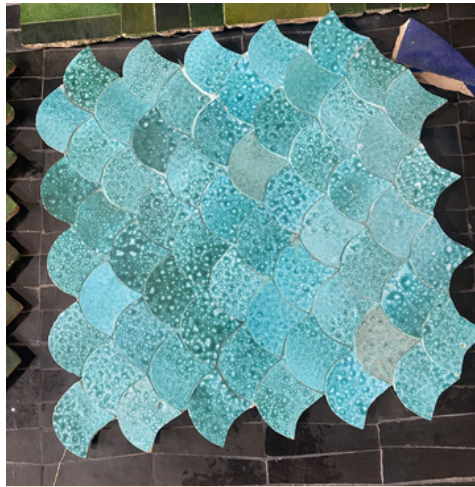

Charaf Designs

Tiles variation ———

Connect with Us

+212 694 848 682 | Instagram: [@charafdesigns](#) | charaf@charafdesigns.com

Charaf Designs

Tiles variation

Charaf Designs

Tiles Variation —————