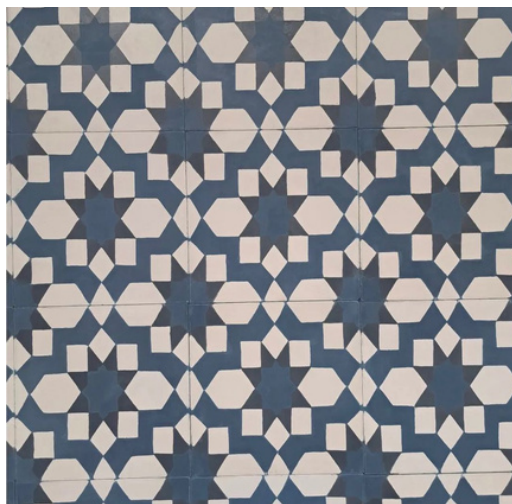

Charaf Designs

Tiles variation ———

Connect with Us

+212 694 848 682 | Instagram: [@charafdesigns](#) | charaf@charafdesigns.com