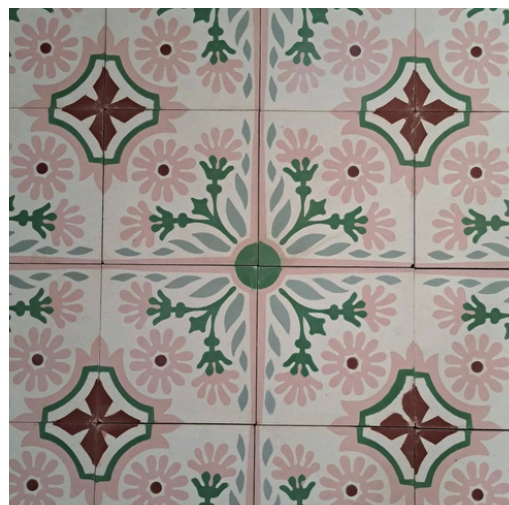

Charaf Designs

Tiles variation ———

Connect with Us

+212 694 848 682 | Instagram: [@charafdesigns](#) | charaf@charafdesigns.com