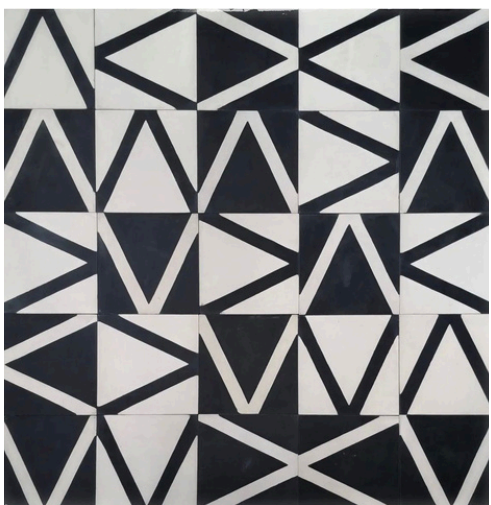

Charaf Designs

Tiles variation —————

Connect with Us

+212 694 848 682 | Instagram: [@charafdesigns](#) | charaf@charafdesigns.com