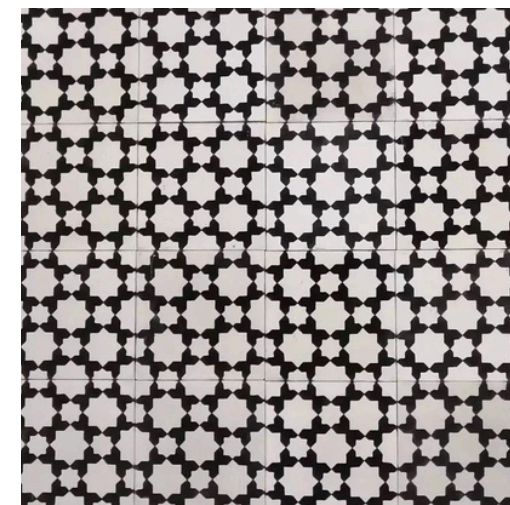

Charaf Designs

Tiles variation —————

Connect with Us

+212 694 848 682 | Instagram: [@charafdesigns](#) | charaf@charafdesigns.com