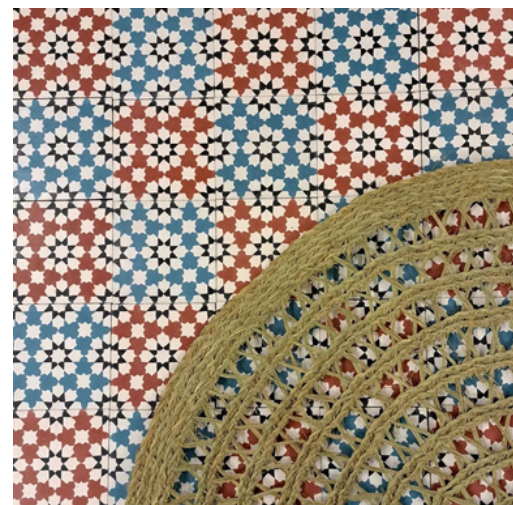

Charaf Designs

Tiles variation —————

Connect with Us

+212 694 848 682 | Instagram: [@charafdesigns](#) | charaf@charafdesigns.com