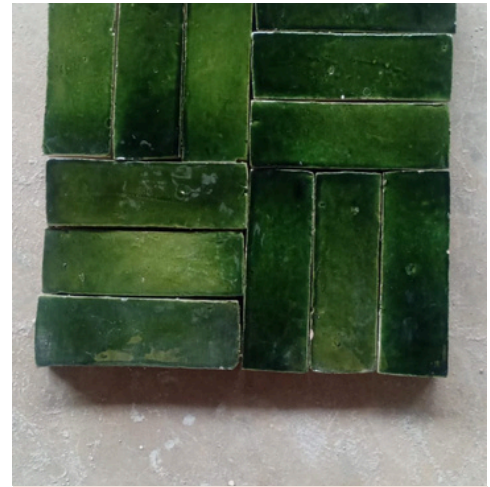

Charaf Designs

Tiles variation ———

Connect with Us

+212 694 848 682 | Instagram: [@charafdesigns](#) | charaf@charafdesigns.com

Charaf Designs

Tiles variation

Charaf Designs

Tiles Variation —————