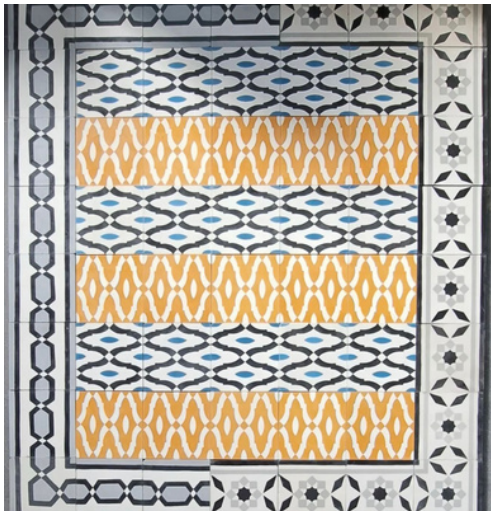

Charaf Designs

Tiles variation —————

Connect with Us

+212 694 848 682 | Instagram: [@charafdesigns](#) | charaf@charafdesigns.com