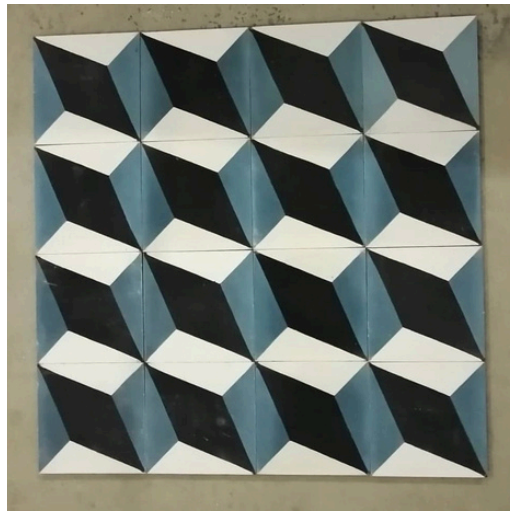

Charaf Designs

Tiles variation —————

Connect with Us

+212 694 848 682 | Instagram: [@charafdesigns](#) | charaf@charafdesigns.com