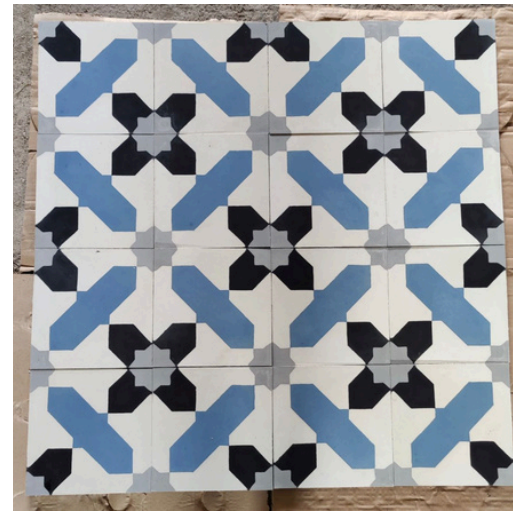

Charaf Designs

Tiles variation —————

Connect with Us

+212 694 848 682 | Instagram: [@charafdesigns](#) | charaf@charafdesigns.com