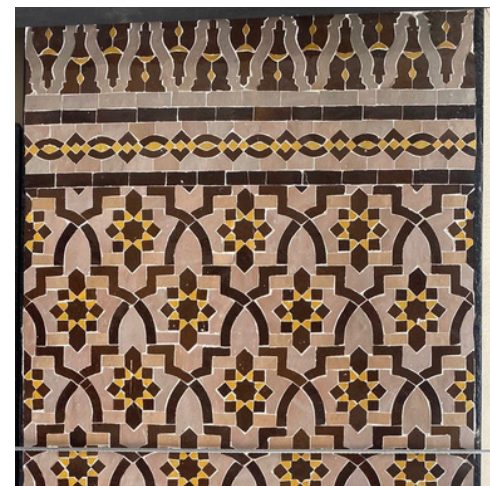

Charaf Designs

Tiles variation ———

Connect with Us

+212 694 848 682 | Instagram: [@charafdesigns](#) | charaf@charafdesigns.com

Charaf Designs

Tiles variation

Charaf Designs

Tiles Variation —————